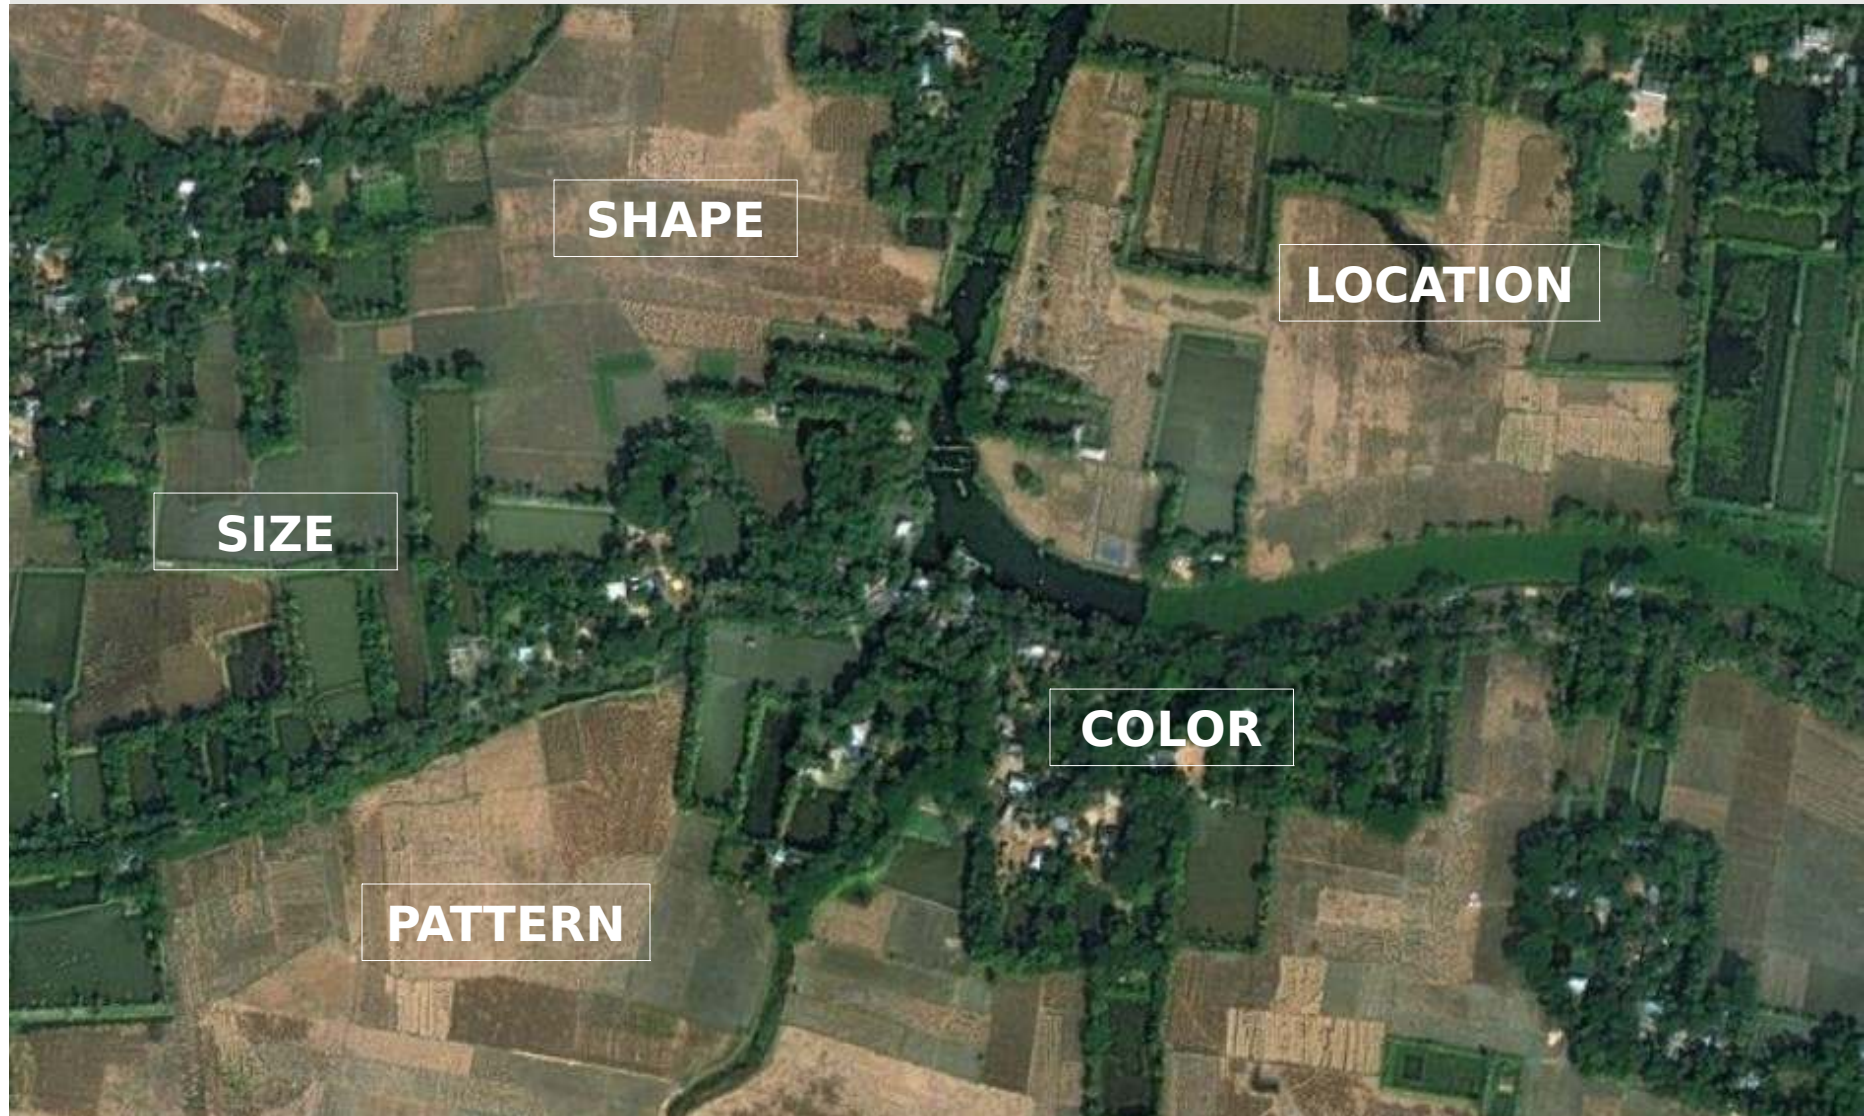

USAID GeoCenter

THE YOUTHMAPPERS PROGRAM

Remote Mapping + Field Data Collection

GESTALT PSYCHOLOGY

“The whole is something else than the sum of its parts”

WEST DARFUR, SUDAN

KHULNA, BANGLADESH

SHAPE

LOCATION

SIZE

COLOR

PATTERN

ELEMENTS OF REMOTE SENSING

Washington D.C., USA

LOCATION

San Francisco Bay, USA

COLOR

PATTERN

Kathmandu, Nepal

DESERT BREATH

Southern Province, Zambia

Size

How big is that boat?

HEIGHT

Thatched roof or drying hay?

Questions?

MORE INFORMATION ONLINE:

[s://sites.google.com/a/usaid.gov/usaidgeocenter/mapping-for-resilienc](https://sites.google.com/a/usaid.gov/usaidgeocenter/mapping-for-resilienc)
www.youthmappers.org